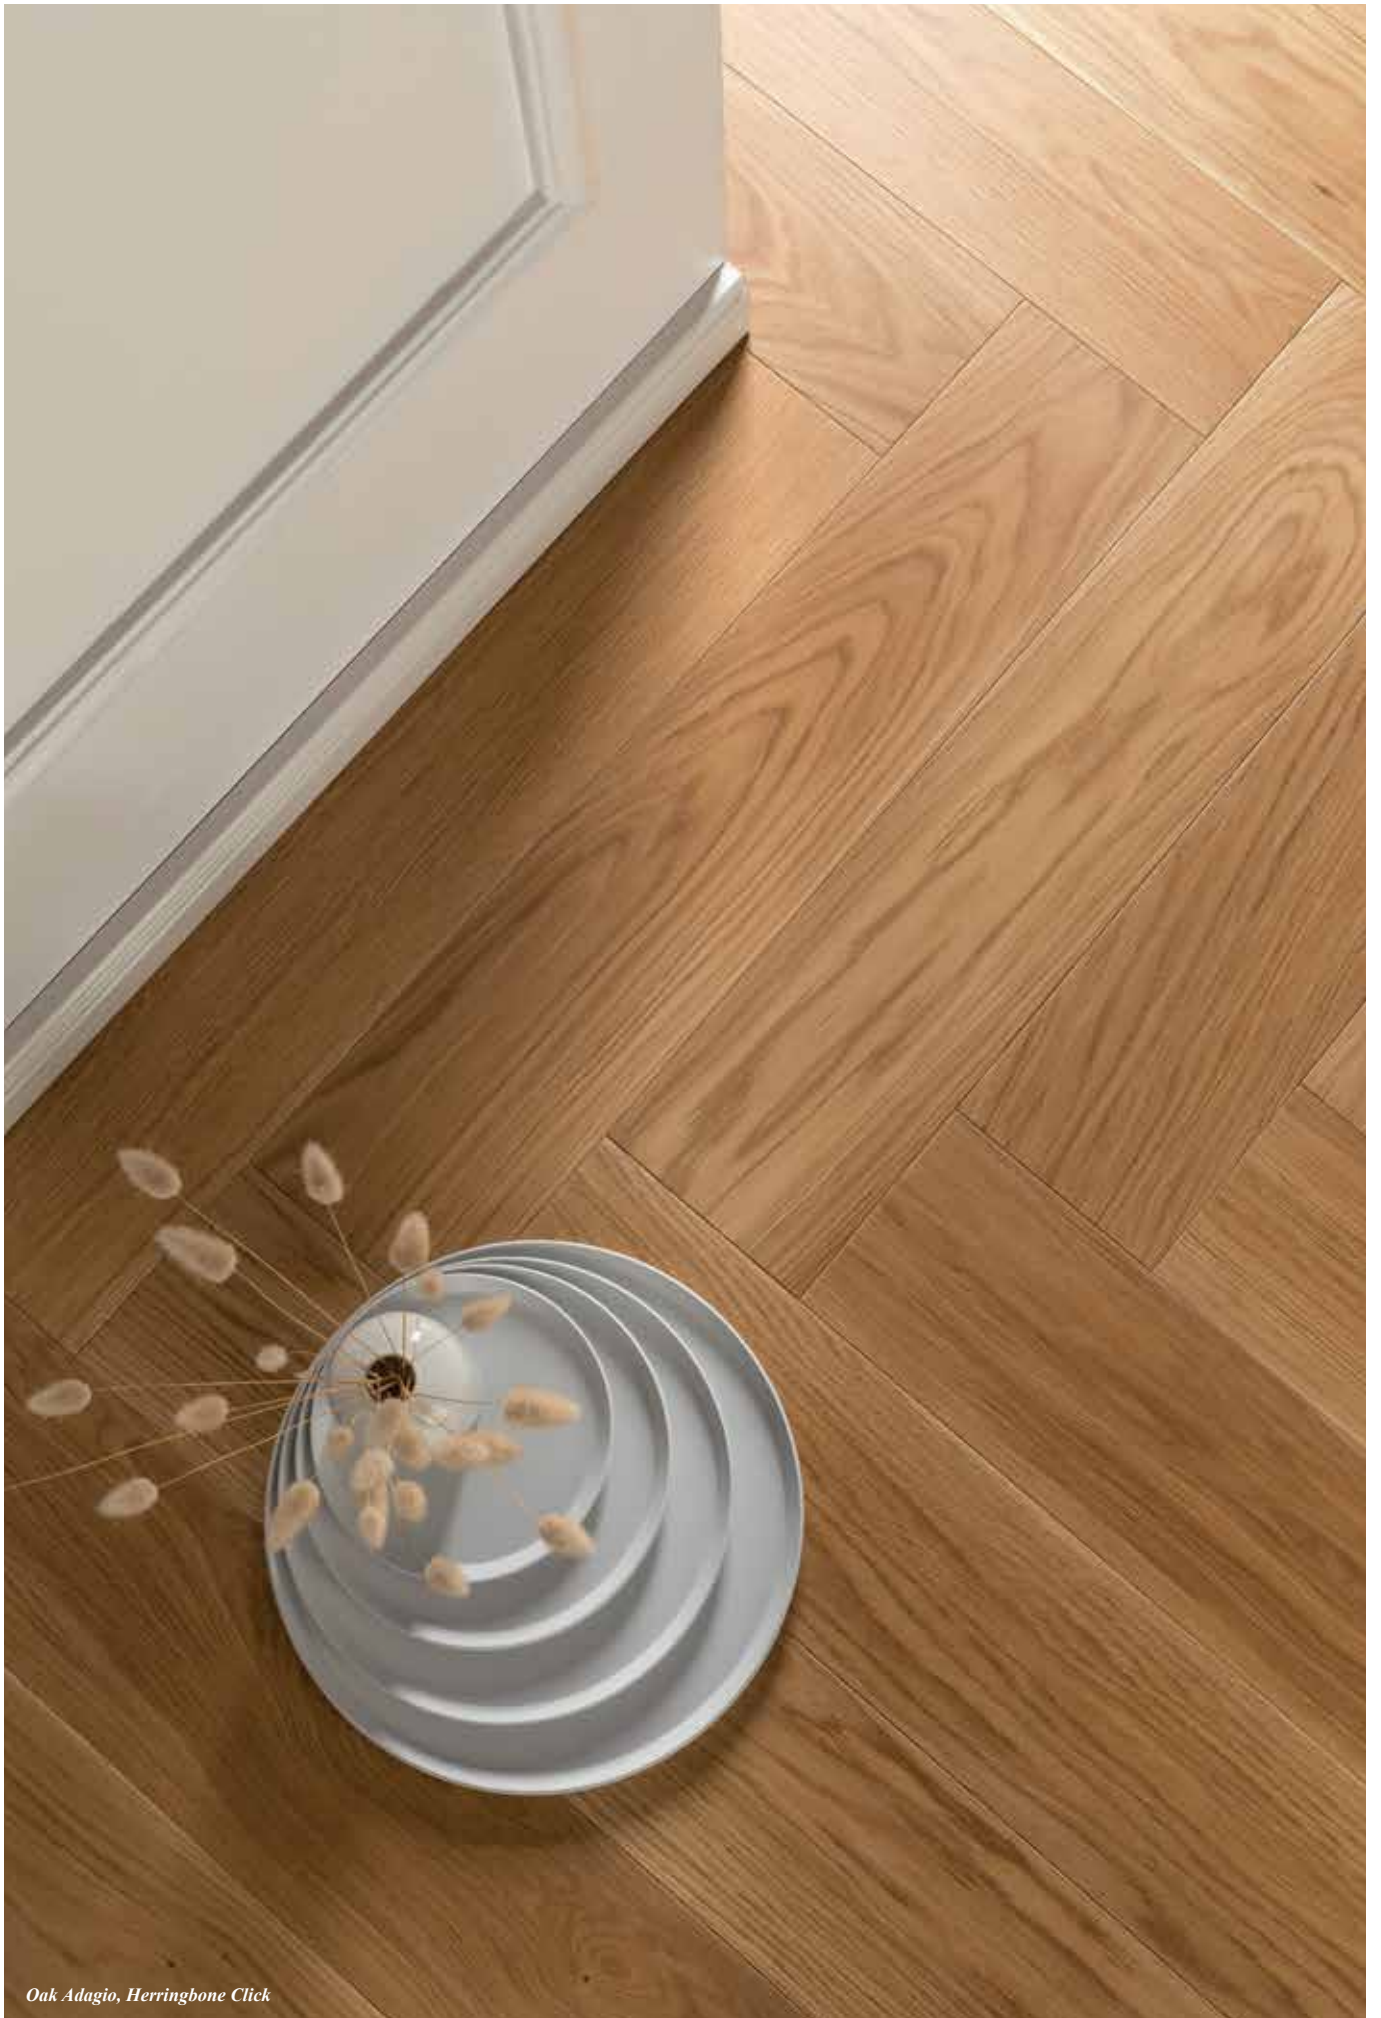

Oak Adagio, Herringbone Click