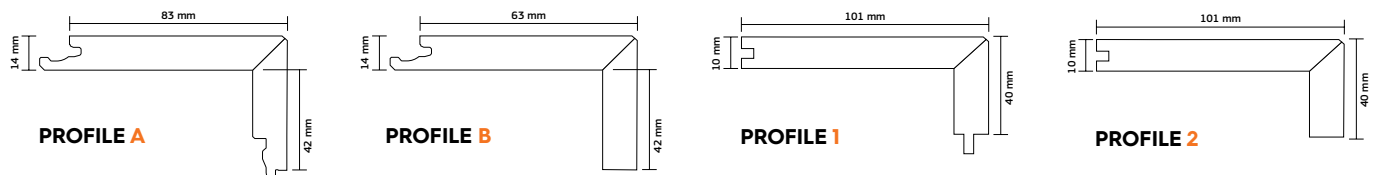

# BOEN Accessories

Stair nosings made of BOEN parquet floorings

- ▶ Made of BOEN parquet floorings.
- ▶ Manufactured from all BOEN types of wood and all surfaces of our current range of products.

Profile/ Product	Surface	Length	Article nr.	Article nr.	Price €/ meter net price
<b>PROFILE A</b> Stair nosing for BOEN 14mm 3-layer parquet, 56 x 83mm. Click profile at bottom edge.					
Oak	Live Matt	2200 mm	A2EILH50	10117866	45.90
Oak white	Live Matt, white	2200 mm	A2EILH20	10117924	45.90
Oak	Live Natural	2200 mm	A2EILH60	10117923	45.90
Oak, beveled	Live Matt	2200 mm	A2EIAH50	10117926	45.90
Oak, beveled and brushed	Live Natural	2200 mm	A2EBAH60	10117928	45.90
Oak white, beveled and brushed	Live Natural, white	2200 mm	A2EBAH80	10117930	45.90
Oak, beveled and brushed	Live Pure	2200 mm	A2EBAH40	10120432	45.90
<b>PROFILE B</b> Stair nosing for BOEN 14mm 3-layer parquet, 56 x 63mm. Veneer at bottom edge.					
Oak	Live Matt	2200 mm	A2EIMG50	10117931	54.90
Oak white	Live Matt, white	2200 mm	A2EIMG20	10117933	54.90
Oak	Live Natural	2200 mm	A2EIMG60	10117932	54.90
Oak, beveled	Live Matt	2200 mm	A2EIBG50	10117934	54.90
Oak, beveled and brushed	Live Natural	2200 mm	A2EBBG60	10117935	54.90
Oak white, beveled and brushed	Live Natural, white	2200 mm	A2EBBG80	10117936	54.90
Oak, beveled and brushed	Live Pure	2200 mm	A2EBBG40	10120437	54.90
<b>PROFILE 1</b> Stair nosing for BOEN Prestige, 40 x 101mm. T/G profile at bottom edge.					
Oak	Live Satin	1150 mm	A2E11M10	10117937	36.90
Oak	Live Matt	1150 mm	A2E11M50	10117938	36.90
Oak	Live Natural	1150 mm	A2E11M60	10117939	36.90
<b>PROFILE 2</b> Stair nosing for BOEN Prestige, 40 x 101mm. Veneer at bottom edge.					
Oak	Live Satin	1150 mm	A2E12M10	10117940	45.90
Oak	Live Matt	1150 mm	A2E12M50	10117941	45.90
Oak	Live Natural	1150 mm	A2E12M60	10117942	45.90