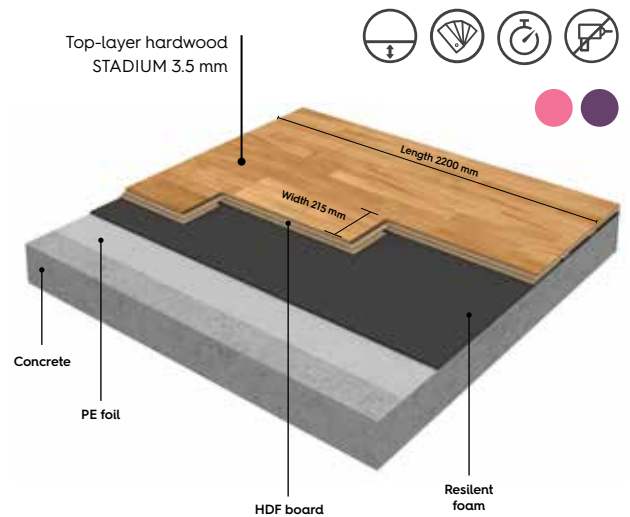

Actiflex

- When flexibility and comfort is key, and you need a quick turnaround when renovating, Actiflex is the right choice. It is easy to extend, pick-up and relocate.
- Actiflex is an area-elastic sports floor that guarantees flexibility and comfort.
- Can be installed on a flat, firm and self-supporting subfloor or an existing floor.
- Quick and easy installation with the BOEN X-press Clic joint locking system.

- Actiflex Stadium Construction height: 29.0 mm
  Dimension: 21 x 215 x 2200 mm
  Top layer: ca. 3.5 mm