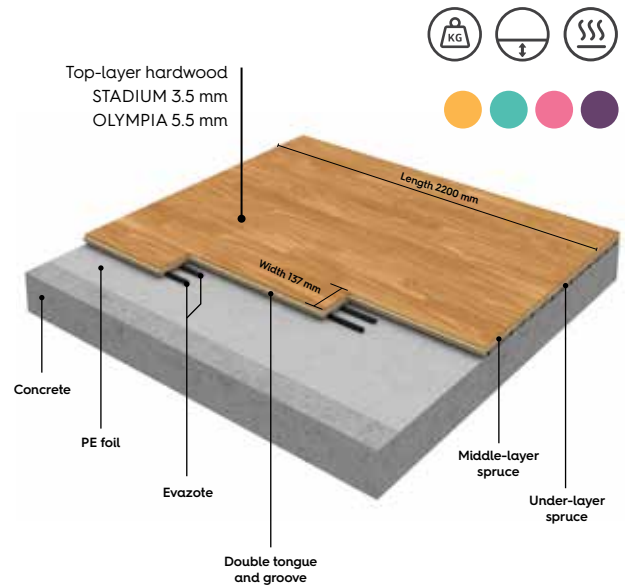

Boflex

- The premium area-elastic floor system for high level performance. With unique progressive shock absorption, Boflex offers uniform performance for adult professionals as well as young athletes. The construction can withstand an almost unlimited weight load and is extremely stable.
- Floating installation on even sub-floor, e.g. screed.
- Top layer BOEN parquet flooring with double tongue and groove profile and bottom elastic strips.*

- Boflex Stadium Construction height: 28.0 mm
  Dimension: 28 x 137 x 2200 mm
  Top layer: ca. 3.5 mm
- Boflex Olympia Construction height: 30.0 mm
  Dimension: 30 x 137 x 2200 mm
  Top layer: ca. 5.5 mm