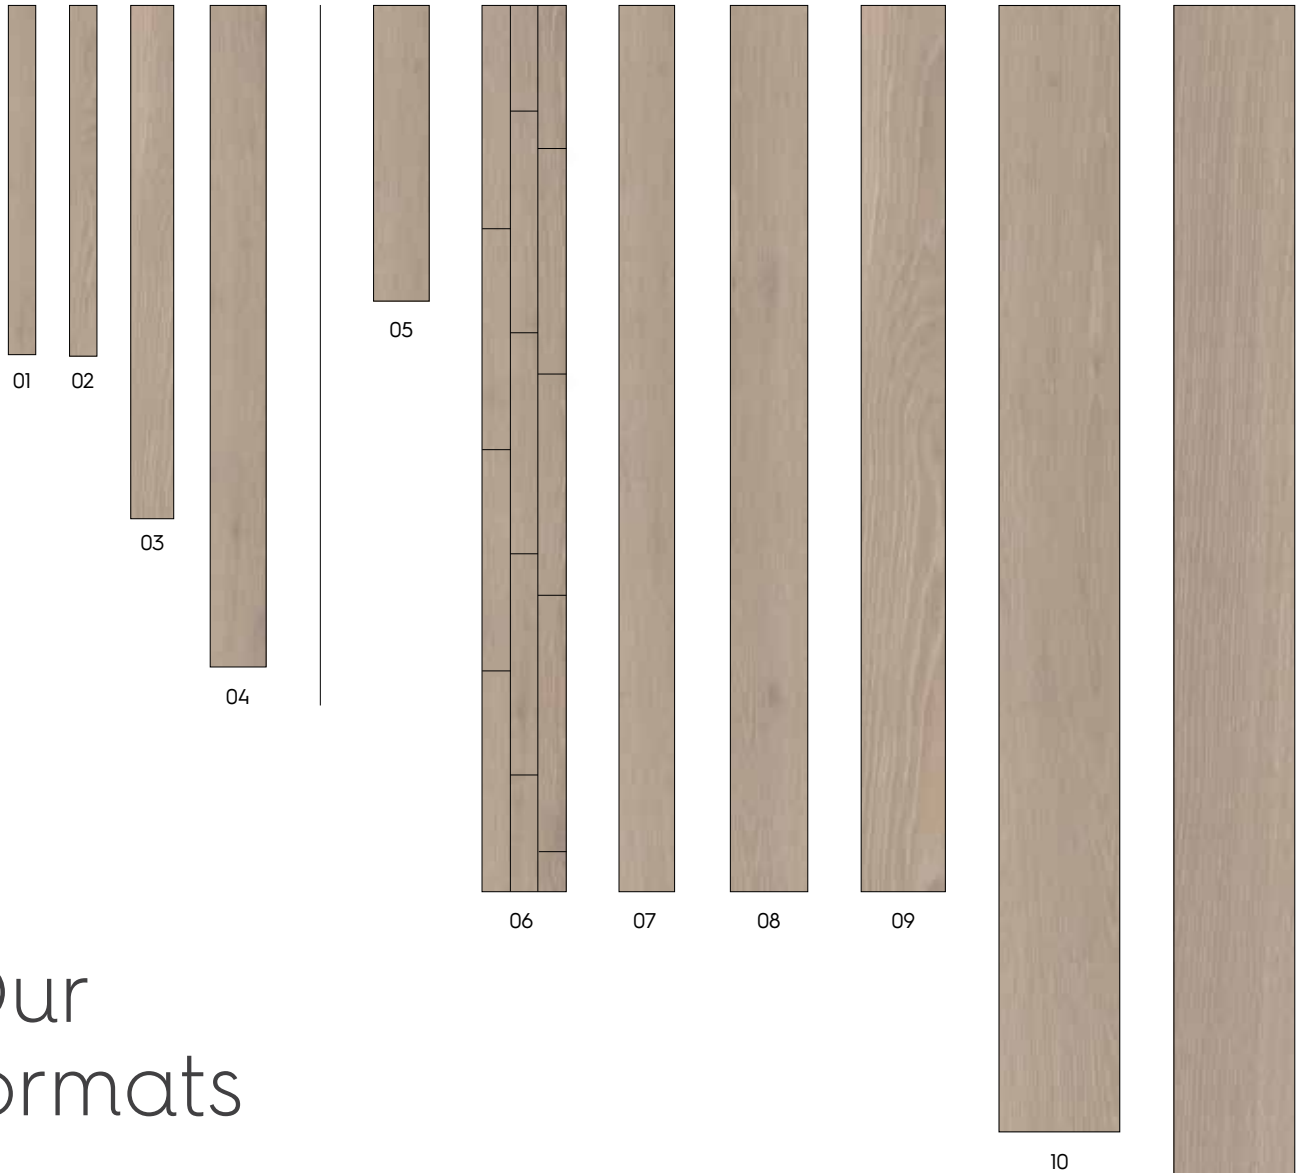

Oak Oregon  
⑥⑦

Oak Smoked Marcato/ Baltic  
④⑥⑦⑨

Oak Cordoba  
⑥⑦

Oak Smoked Andante/ Nature  
②③④⑦⑨

Oak Smoked Finline  
⑦

Oak Chalk Black  
⑨

Oak Ebony  
⑨

Oak Noir  
⑥⑦